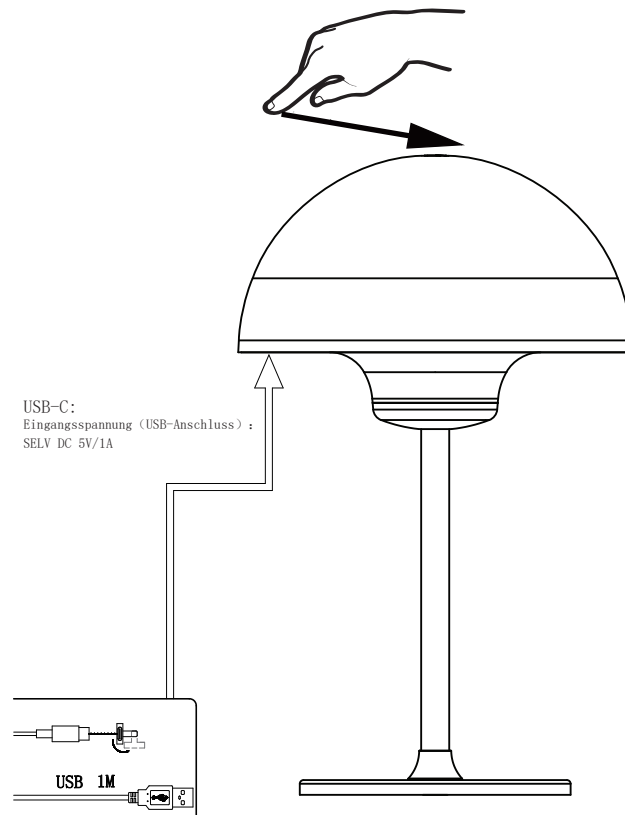

MOON LIGHT

by Halo Design

When touching the on/ off top, the lamp will light up in 3 different light settings.

During charging, there is a small indicator next to the USB-C port that will light red. After fully charged, the light indicator becomes green.

Material: Aluminium/ acrylic

Ved at trykke på on/ off symbolet på toppen af lampen, vil lampen lyse op i 3 forskellige niveauer.

Under opladning vil en grøn indikator lyse op ved siden af USB-C stikket.

Material: Aluminium/ akryl

Gammelgårdsvej 85
DK-3520 Farum
Model No.:Moon light
2W DC 5V 50/60 Hz LED
2600mAh Battery
IP20
P.O:K-4990
Made in P.R.C

halo
design
COPENHAGEN

Importør og design
Halo Design Aps, Gammelgårdsvej 85
DK-3520 Farum
www.halodesign.dk